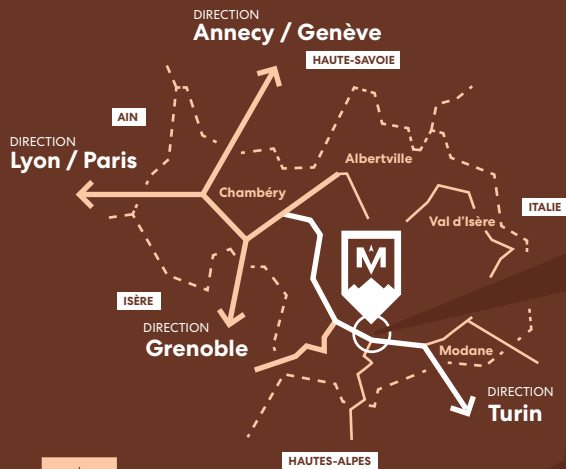

Opened everyday from
7.30am to 2.30pm and
from 5.30pm to 9pm
Closed on Thursday and
Sunday

RATES

À la carte :
from 4 € to

AMENITIES

Terrasse

Parking

OFFICE DE TOURISME

MAURIENNE GALIBIER